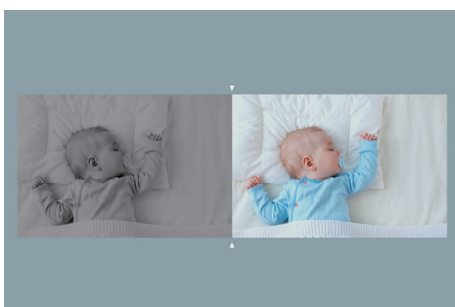

Tenda

CP6

Security Pan / Tilt Camera 2K

CP6

Security Pan / Tilt Camera 2K

Products Description

The security Pan/Tilt Camera-CP6, is a high-performed home surveillance Camera that integrates 360° visual coverage with 2K resolution. It is also fetured with full-duplex two-way audio, smart-motion detection/tracking, sound and light alarm functions. The product is mostly used for indoor scenarios monitoring such as homes, shops, offices and classrooms, etc. The users can access the video via wireless or wired connection to the router.

Sound and Light Alarm

When intrusion is detected during the alert period, a sound and flashing white light alarm will be triggered to warn illegal intruders. At the same time, the alarm message will be sent to your mobile.