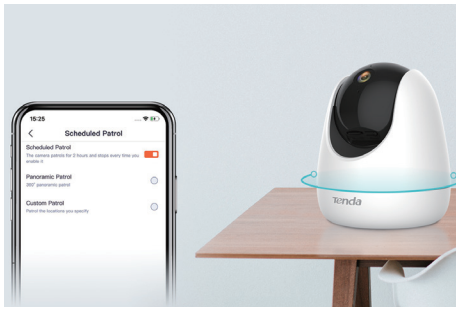

Tenda

CP6

Security Pan / Tilt Camera 2K

CP6

Security Pan / Tilt Camera 2K

Products Description

The security Pan/Tilt Camera-CP6, is a high-performed home surveillance Camera that integrates 360° visual coverage with 2K resolution. It is also fetured with full-duplex two-way audio, smart-motion detection/tracking, sound and light alarm functions. The product is mostly used for indoor scenarios monitoring such as homes, shops, offices and classrooms, etc. The users can access the video via wireless or wired connection to the router.

Sound and Light Alarm

When intrusion is detected during the alert period, a sound and flashing white light alarm will be triggered to warn illegal intruders. At the same time, the alarm message will be sent to your mobile.

Auto Targeting and Tracking

Based on the AI machine vision algorithms, the "Smart Tracking" can automatically track the movements and stores the video.

Customizable Voice Alerts

You can customize 3 personalized audio message for shop greeting or theft warning

Selling Points

Patrol with one click

You can set the pan/tilt patrol locations through the TDSEE App, and the camera rotates cyclically according to the preset location to patrol the area.

MicroSD Card / Cloud Storage